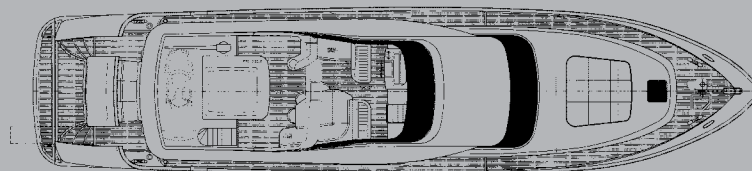

Saloon

Galley

State Room

Twin

Twin with bunk

Forward V.I.P cabin

Twin with infill and bunk

State bathroom

## Specifications

Type	Maioira 24S
Flag	English
Builder	Fipa Italiana Yachts
Designer	Roberto Del Re
Year	2005
L.O.A	26.00 MTS
Beam	6.00 MTS
Draft	1.9 MTS
Tonnage	68.00
Engines	2 x 1.500HP MTU
Maximum Speed	28 KNOTS
Cruising Speed	23 KNOTS
Consumption	450 LTS/H at Cruising Speed
Fuel Capacity	9,800 LTS
Water Capacity	2,000 LTS
Water maker	Marinco 100 LTS/HOUR
Air Conditioning	Throughout
Generators	2 x ONAN ea 22.5 KW
Electricity Safety	220V AC / 24V DC Full fire / smoke detection system

## Accommodation

Guests	8/10 in 4 cabins. 2 double. 2 triple. all with en-suite bathroom Master and VIP + with safe
Entertainment	LCD screens linked to SAT with DVD. CD und Radio in each cabin  42" Plasma TV with DVD / VHS player and "Bose Surround" in saloon
Communication	GSM Phone System with FAX / Printer + SAT Phone in wheel house E-mail + Internet connection
Toys	Zodiac 350 Jet Tender (115HP) in front garage, 2 kayaks, windsurfer, water skis, tube, Avon inflatable with outboard, fishing and snorkeling equipment
Home port	London, England