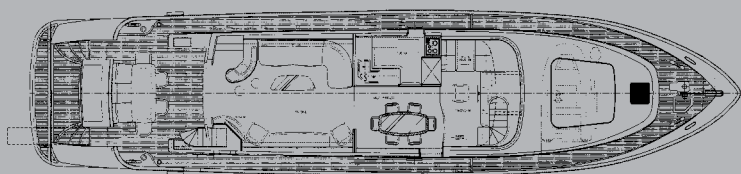

Saloon

Galley

State Room

Twin

Twin with bunk

Forward V.I.P cabin

Twin with infill and bunk

State bathroom

## Specifications

Type	Maioira 24S
Flag	English
Builder	Fipa Italiana Yachts
Designer	Roberto Del Re
Year	2005
L.O.A	26.00 MTS
Beam	6.00 MTS
Draft	1.9 MTS
Tonnage	68.00
Engines	2 x 1.500HP MTU
Maximum Speed	28 KNOTS
Cruising Speed	23 KNOTS
Consumption	450 LTS/H at Cruising Speed
Fuel Capacity	9,800 LTS
Water Capacity	2,000 LTS
Water maker	Marinco 100 LTS/HOUR
Air Conditioning	Throughout
Generators	2 x ONAN ea 22.5 KW
Electricity Safety	220V AC / 24V DC Full fire / smoke detection system