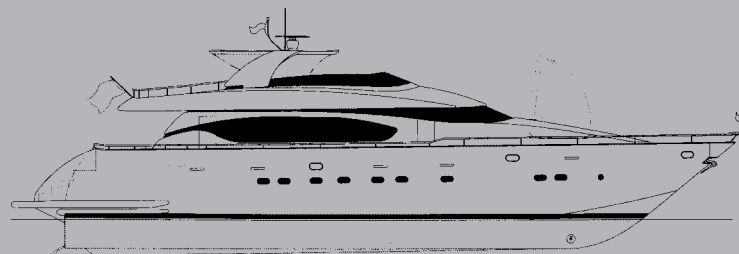

## *EN'LESS*

En'less is an elegant, spacious and luxurious new Maiora 24S motor yacht that is available for both private and corporate charter. With a capacity for 12 day visitors and 8 to 10 overnight guests, she is ideal for cruising holidays and entertaining friends. En'less boasts a wide range of water sports equipment including a Zodiac 350 jet tender, sailing dinghy, windsurfer, kayaks, snorkelling apparatus, and fishing equipment. The Jacuzzi on the fly bridge is a unique touch, allowing guests to soak in hot bubbles whilst watching the sun setting on the sea, or providing a grandstand view of the waterborne antics of more daring companions. En'less is fully equipped for entertaining: her spacious, air-conditioned interior boasts a saloon with a full audio visual entertainment package. The separate dining area has comfortable seating for eight persons. Enless has a fully equipped galley and we would be pleased to discuss any catering requirements you may have. The accommodation is made up of four cabins all with private en suite facilities, together with full audio visual entertainment packages.